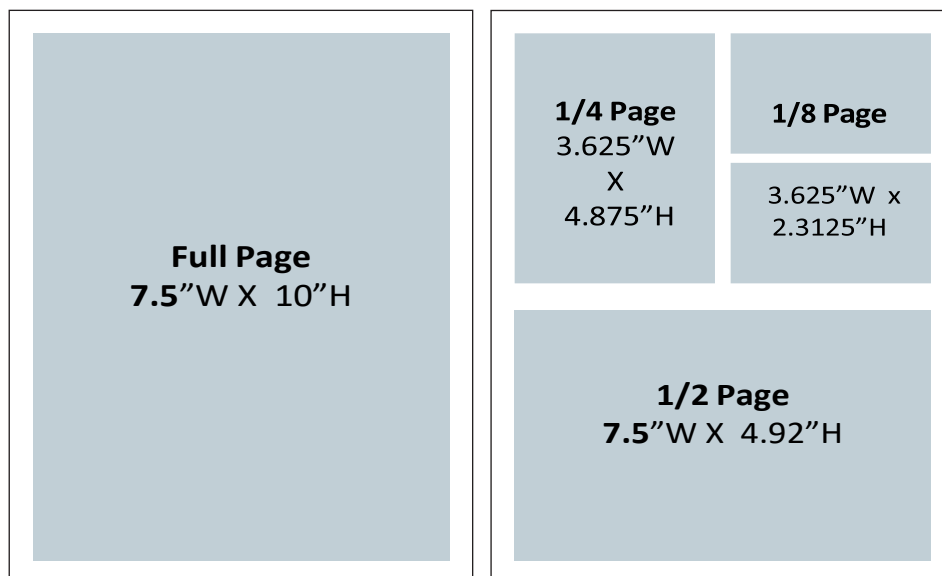

1/8 Page: \$675

DIRECTORY SECTION RATES

Ads located in directory portion of guide

1/2 Page: \$975

1/4 Page: \$650

1/8 Page: \$375

*Member must provide camera ready artwork

2025 CHAMBER MAP ADVERTISING RATES

Secure your space today in the 2025
Georgetown City & County Map!

- Price includes color ads
- Maps are distributed for the entire year! That's 12 months of ROI for your business visibility

AD RATES

Ads located on either the city or county side of map.